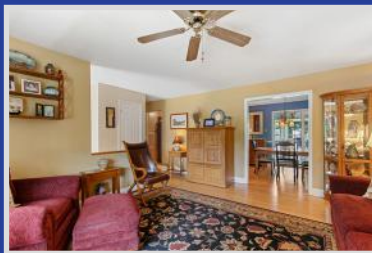

# 1 Briarwood Road

Shrewsbury, PA 17361

3 Bed

2 Bath

2,180 Sq Ft

.26 Acre

Come fall in love with this meticulously maintained home in idyllic Southern Farms! From the beautiful native flower gardens to a full covered front porch into your beautiful split foyer entryway! Enter into the sun-filled living room with a beautiful bay window that brings an abundance of natural light. Perfect for entertaining, the living room opens to the dining room and kitchen, which walks out to the cathedral-beamed ceiling sunroom built in 2013. Three spacious bedrooms with hardwood flooring throughout the main level. The first full bath boasts a 5' carrera marble shower, double vanity with quartz top, tile backsplash, and built-in mirror medicine cabinets. The lower level has a full laundry room that could be converted into a fourth bedroom or office and another impeccably renovated full bath. A large family room with a corner brick gas fireplace and a full glass door that takes you to the backyard oasis. Outside is where you'll spend all your time with a bluestone patio, new composite deck with vinyl railings built in 2019, fully fenced yard, and magnificent flower gardens on a large corner lot. This home has everything you need, lovingly cared for and ready for its new owners. Major updates completed including new roof and siding! A one of a kind place for making memories of a lifetime! Minutes away from the Maryland line, shopping, and restaurants.